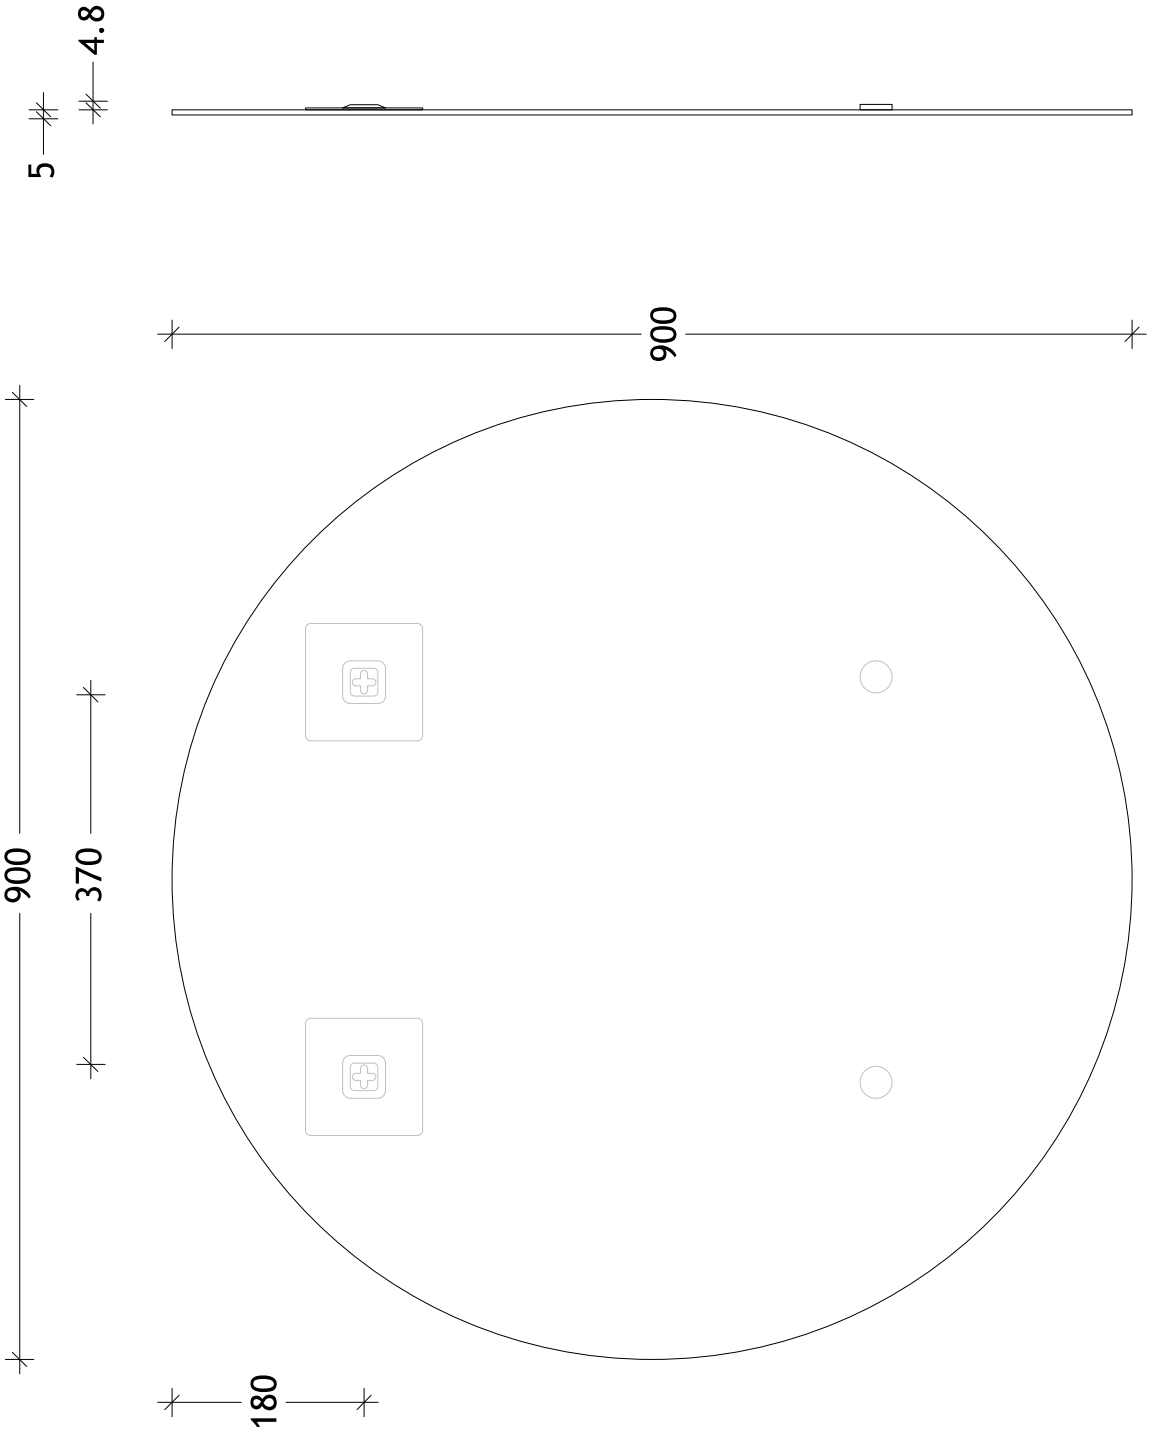

*BRACKET LOCATION MAY VARY +/- 5MM
DO NOT PRE DRILL MOUNTING HOLES BEFORE MIRROR IS ON SITE.
MEASURE EXACT LOCATIONS FROM YOUR MIRROR.

NAME:	ROUND	SMRD9090
SIZE:	900 x 900	
WK/WH:	WH	
CONFIGURATION:	MIRROR