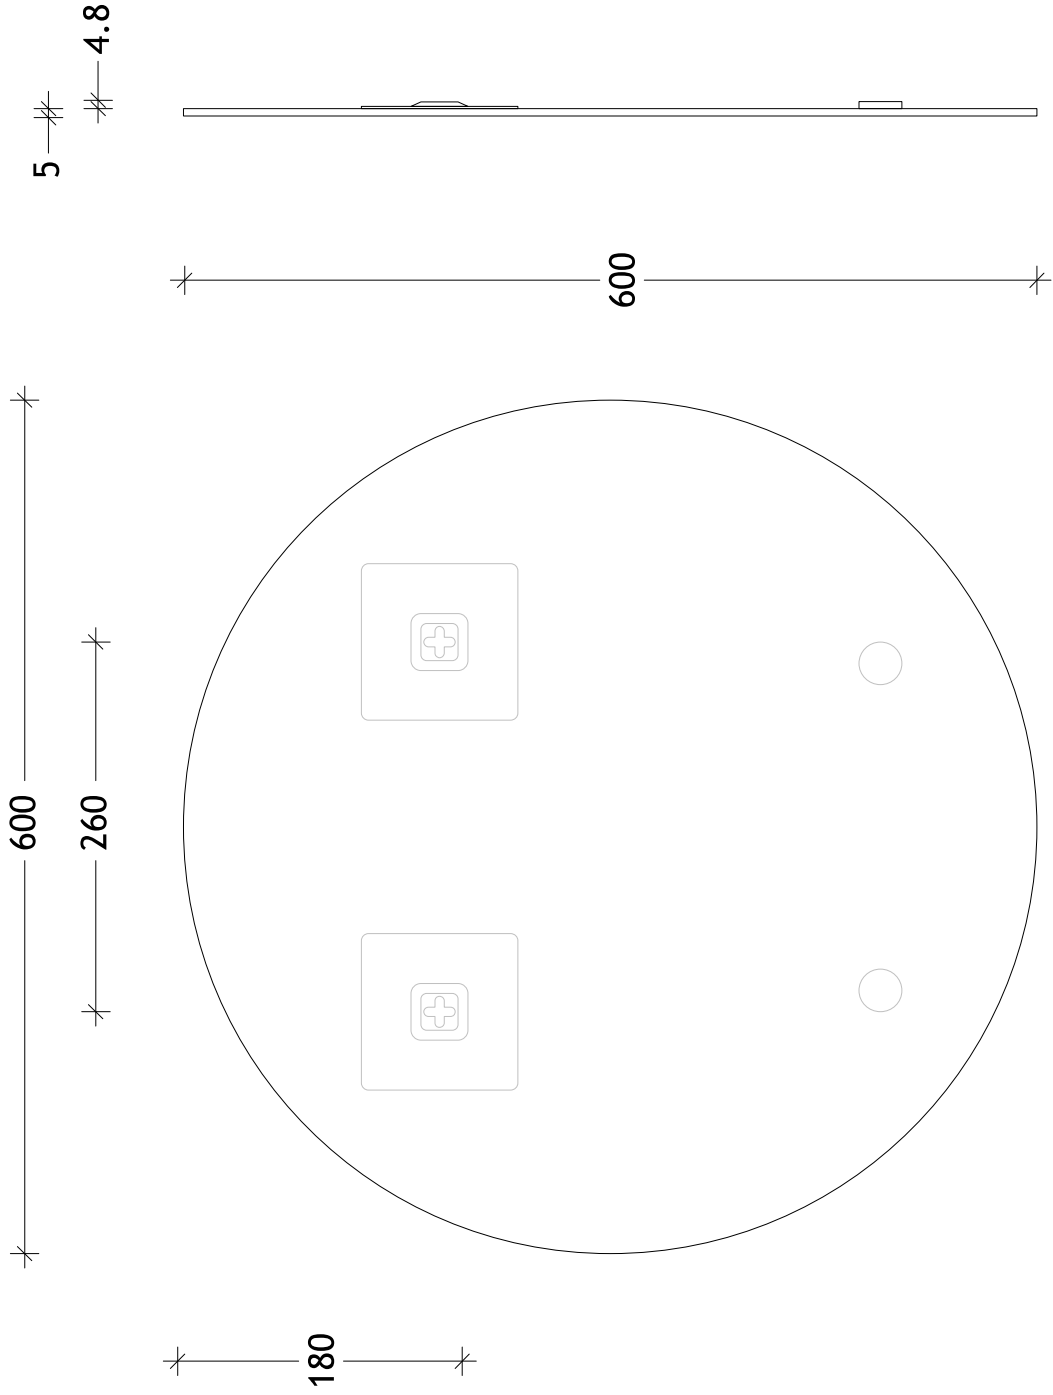

*BRACKET LOCATION MAY VARY +/- 5MM
DO NOT PRE DRILL MOUNTING HOLES BEFORE MIRROR IS ON SITE.
MEASURE EXACT LOCATIONS FROM YOUR MIRROR.

| | | |
|----------------|-----------|----------|
| NAME: | ROUND | SMRD3030 |
| SIZE: | 300 x 300 | |
| WK/WH: | WH | |
| CONFIGURATION: | MIRROR | |

*BRACKET LOCATION MAY VARY +/- 5MM
DO NOT PRE DRILL MOUNTING HOLES BEFORE MIRROR IS ON SITE.
MEASURE EXACT LOCATIONS FROM YOUR MIRROR.

| | | |
|----------------|-----------|----------|
| NAME: | ROUND | SMRD4040 |
| SIZE: | 400 x 400 | |
| WK/WH: | WH | |
| CONFIGURATION: | MIRROR | |

*BRACKET LOCATION MAY VARY +/- 5MM
DO NOT PRE DRILL MOUNTING HOLES BEFORE MIRROR IS ON SITE.
MEASURE EXACT LOCATIONS FROM YOUR MIRROR.

| | | |
|----------------|-----------|----------|
| NAME: | ROUND | SMRD5050 |
| SIZE: | 500 x 500 | |
| WK/WH: | WH | |
| CONFIGURATION: | MIRROR | |

*BRACKET LOCATION MAY VARY +/- 5MM
DO NOT PRE DRILL MOUNTING HOLES BEFORE MIRROR IS ON SITE.
MEASURE EXACT LOCATIONS FROM YOUR MIRROR.

| | | |
|----------------|-----------|----------|
| NAME: | ROUND | SMRD6060 |
| SIZE: | 600 x 600 | |
| WK/WH: | WH | |
| CONFIGURATION: | MIRROR | |