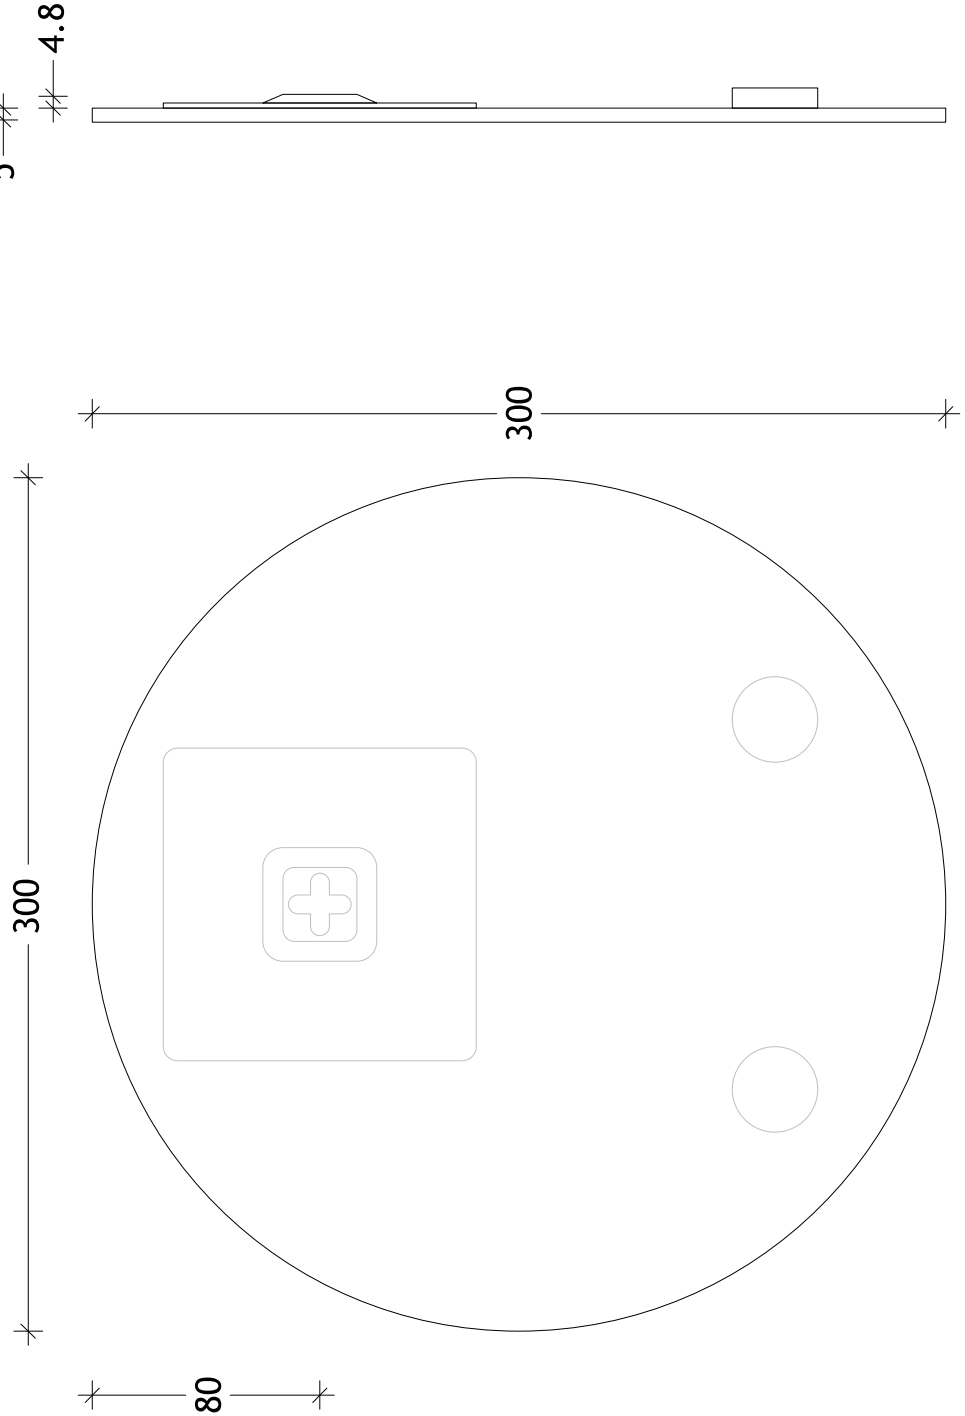

*BRACKET LOCATION MAY VARY +/- 5MM
DO NOT PRE DRILL MOUNTING HOLES BEFORE MIRROR IS ON SITE.
MEASURE EXACT LOCATIONS FROM YOUR MIRROR.

| | | |
|----------------|-----------|----------|
| NAME: | ROUND | SMRD3030 |
| SIZE: | 300 x 300 | |
| WK/WH: | WH | |
| CONFIGURATION: | MIRROR | |

*BRACKET LOCATION MAY VARY +/- 5MM
DO NOT PRE DRILL MOUNTING HOLES BEFORE MIRROR IS ON SITE.
MEASURE EXACT LOCATIONS FROM YOUR MIRROR.

| | | |
|----------------|-----------|----------|
| NAME: | ROUND | SMRD4040 |
| SIZE: | 400 x 400 | |
| WK/WH: | WH | |
| CONFIGURATION: | MIRROR | |

*BRACKET LOCATION MAY VARY +/- 5MM
DO NOT PRE DRILL MOUNTING HOLES BEFORE MIRROR IS ON SITE.
MEASURE EXACT LOCATIONS FROM YOUR MIRROR.

| | | |
|----------------|-----------|----------|
| NAME: | ROUND | SMRD5050 |
| SIZE: | 500 x 500 | |
| WK/WH: | WH | |
| CONFIGURATION: | MIRROR | |

*BRACKET LOCATION MAY VARY +/- 5MM
DO NOT PRE DRILL MOUNTING HOLES BEFORE MIRROR IS ON SITE.
MEASURE EXACT LOCATIONS FROM YOUR MIRROR.

| | | |
|----------------|-----------|----------|
| NAME: | ROUND | SMRD6060 |
| SIZE: | 600 x 600 | |
| WK/WH: | WH | |
| CONFIGURATION: | MIRROR | |