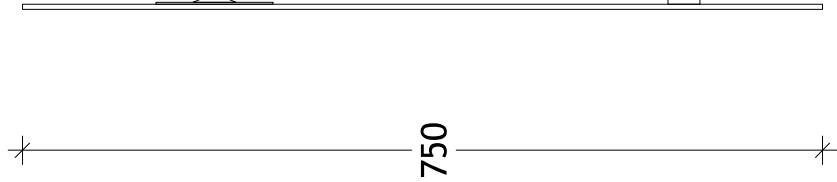

*BRACKET LOCATION MAY VARY +/- 5MM
DO NOT PRE DRILL MOUNTING HOLES BEFORE MIRROR IS ON SITE.
MEASURE EXACT LOCATIONS FROM YOUR MIRROR.

NAME:	ROUND	SMRD7575
SIZE:	750 x 750	
WK/WH:	WH	
CONFIGURATION:	MIRROR