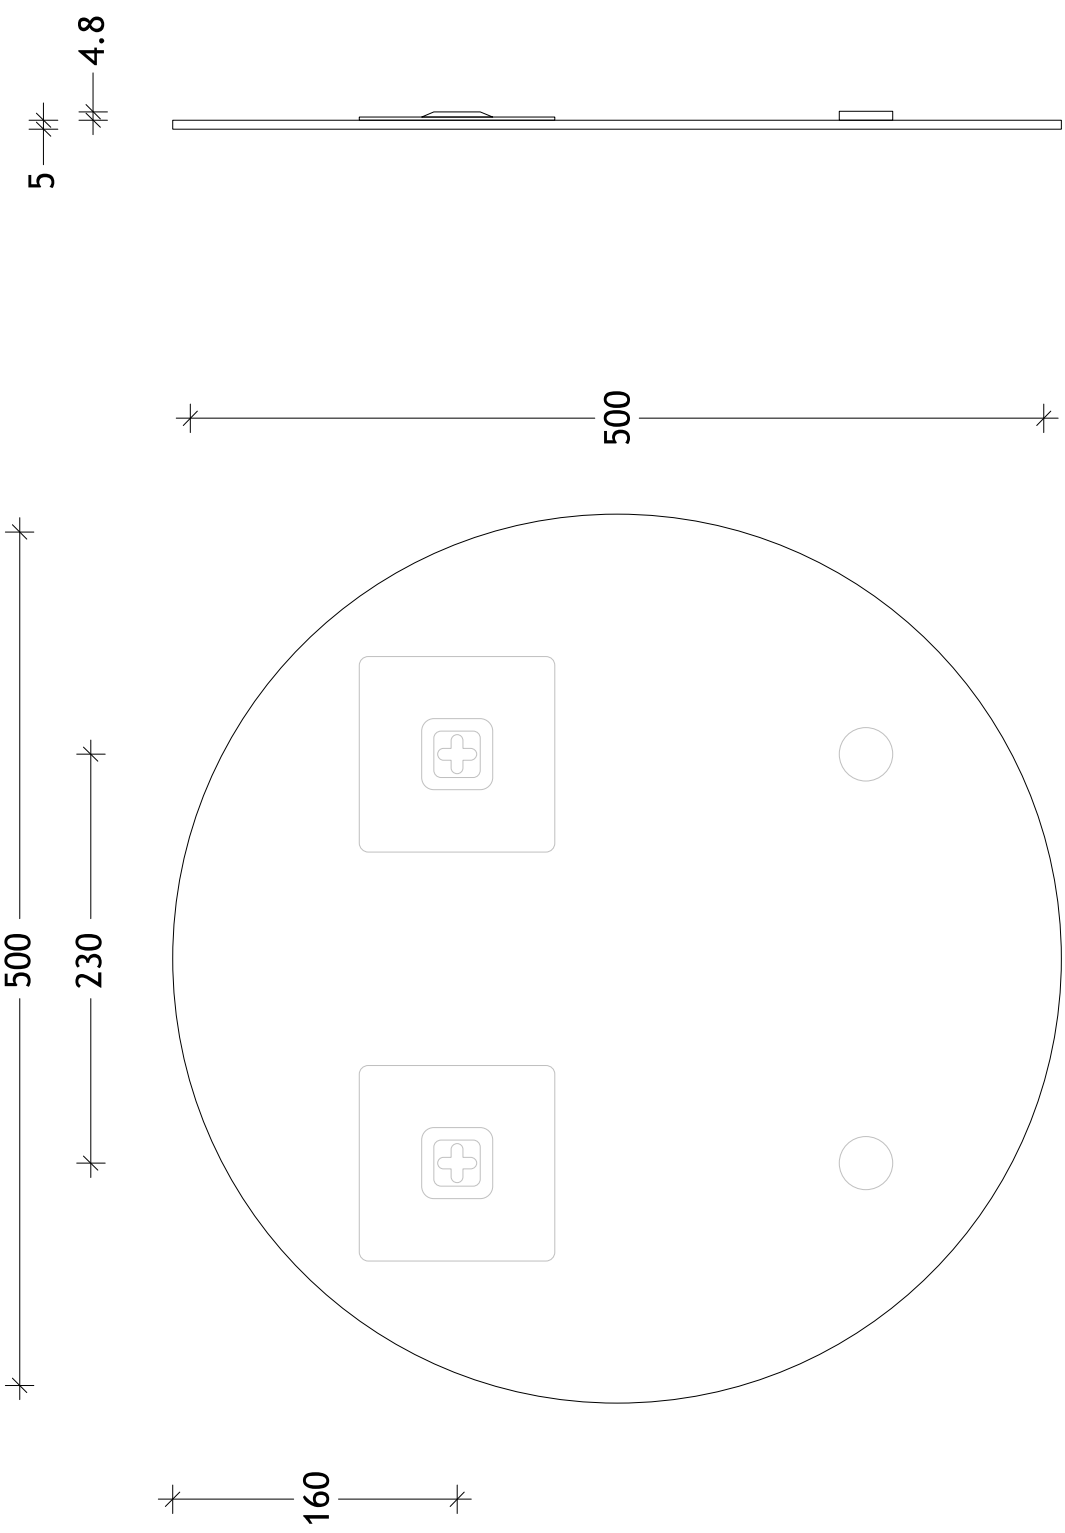

*BRACKET LOCATION MAY VARY +/- 5MM
DO NOT PRE DRILL MOUNTING HOLES BEFORE MIRROR IS ON SITE.
MEASURE EXACT LOCATIONS FROM YOUR MIRROR.

| | | |
|----------------|-----------|----------|
| NAME: | ROUND | SMRD3030 |
| SIZE: | 300 x 300 | |
| WK/WH: | WH | |
| CONFIGURATION: | MIRROR | |

*BRACKET LOCATION MAY VARY +/- 5MM
DO NOT PRE DRILL MOUNTING HOLES BEFORE MIRROR IS ON SITE.
MEASURE EXACT LOCATIONS FROM YOUR MIRROR.

| | | |
|----------------|-----------|----------|
| NAME: | ROUND | SMRD4040 |
| SIZE: | 400 x 400 | |
| WK/WH: | WH | |
| CONFIGURATION: | MIRROR | |

*BRACKET LOCATION MAY VARY +/- 5MM
DO NOT PRE DRILL MOUNTING HOLES BEFORE MIRROR IS ON SITE.
MEASURE EXACT LOCATIONS FROM YOUR MIRROR.

| | | |
|----------------|-----------|----------|
| NAME: | ROUND | SMRD5050 |
| SIZE: | 500 x 500 | |
| WK/WH: | WH | |
| CONFIGURATION: | MIRROR | |

*BRACKET LOCATION MAY VARY +/- 5MM
DO NOT PRE DRILL MOUNTING HOLES BEFORE MIRROR IS ON SITE.
MEASURE EXACT LOCATIONS FROM YOUR MIRROR.

| | | |
|----------------|-----------|----------|
| NAME: | ROUND | SMRD6060 |
| SIZE: | 600 x 600 | |
| WK/WH: | WH | |
| CONFIGURATION: | MIRROR | |