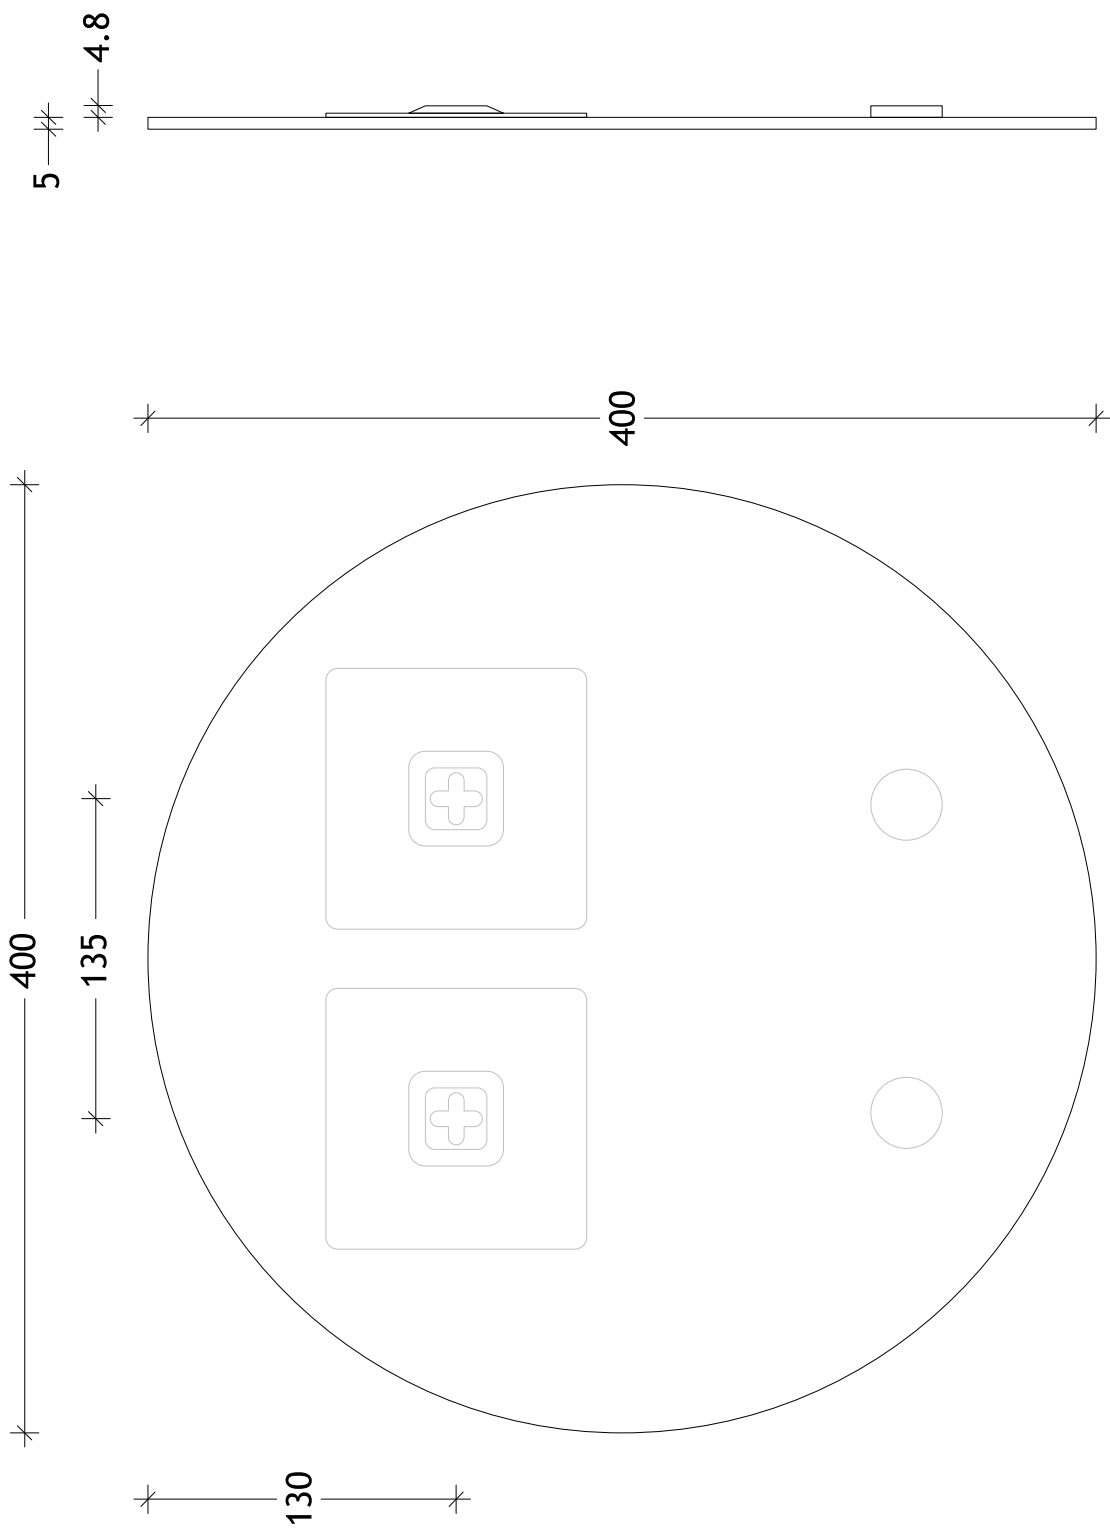

*BRACKET LOCATION MAY VARY +/- 5MM
DO NOT PRE DRILL MOUNTING HOLES BEFORE MIRROR IS ON SITE.
MEASURE EXACT LOCATIONS FROM YOUR MIRROR.

| | | |
|----------------|-----------|----------|
| NAME: | ROUND | SMRD3030 |
| SIZE: | 300 x 300 | |
| WK/WH: | WH | |
| CONFIGURATION: | MIRROR | |

*BRACKET LOCATION MAY VARY +/- 5MM
DO NOT PRE DRILL MOUNTING HOLES BEFORE MIRROR IS ON SITE.
MEASURE EXACT LOCATIONS FROM YOUR MIRROR.

| | | |
|----------------|-----------|----------|
| NAME: | ROUND | SMRD4040 |
| SIZE: | 400 x 400 | |
| WK/WH: | WH | |
| CONFIGURATION: | MIRROR | |

*BRACKET LOCATION MAY VARY +/- 5MM
DO NOT PRE DRILL MOUNTING HOLES BEFORE MIRROR IS ON SITE.
MEASURE EXACT LOCATIONS FROM YOUR MIRROR.

| | | |
|----------------|-----------|----------|
| NAME: | ROUND | SMRD5050 |
| SIZE: | 500 x 500 | |
| WK/WH: | WH | |
| CONFIGURATION: | MIRROR | |

*BRACKET LOCATION MAY VARY +/- 5MM
DO NOT PRE DRILL MOUNTING HOLES BEFORE MIRROR IS ON SITE.
MEASURE EXACT LOCATIONS FROM YOUR MIRROR.

| | | |
|----------------|-----------|----------|
| NAME: | ROUND | SMRD6060 |
| SIZE: | 600 x 600 | |
| WK/WH: | WH | |
| CONFIGURATION: | MIRROR | |